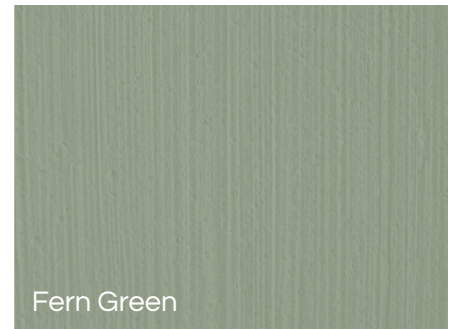

CEMCOTE BRUSHED

BRUSH OR TROWEL-ON CEMENT COATING

The colours depicted are a guide only and Cemcrete recommends choosing colours from an actual on-site sample. Different sealing methods might also affect the final colour.