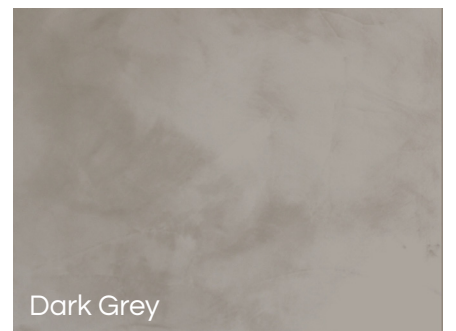

CEMCOTE SKIMMED

BRUSH OR TROWEL-ON CEMENT COATING

The colours depicted are a guide only and Cemcrete recommends choosing colours from an actual on-site sample. Different sealing methods might also affect the final colour.