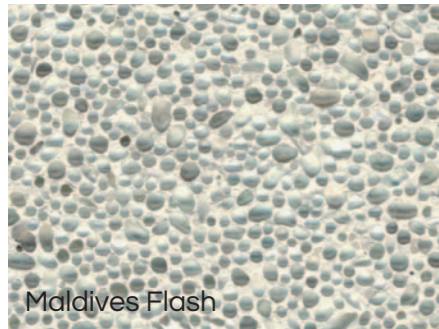

SUITABLE SURFACES

New or renovated reinforced concrete pool interiors.

FINISH

Smooth pebble finish.

THICKNESS

8mm.

APPLICATION

Steel trowel & high pressure hose.

CURING

Commence filling the pool from the deep end on the day of application. Damp down exposed BeadCrete every hour to prevent premature drying.

Filling of pool - See BeadCrete Start-Up Guide.

PACKAGING

20kg bag.

COVERAGE

Approximately 0.9m² per 20kg bag.

**WATCH
THE VIDEO**