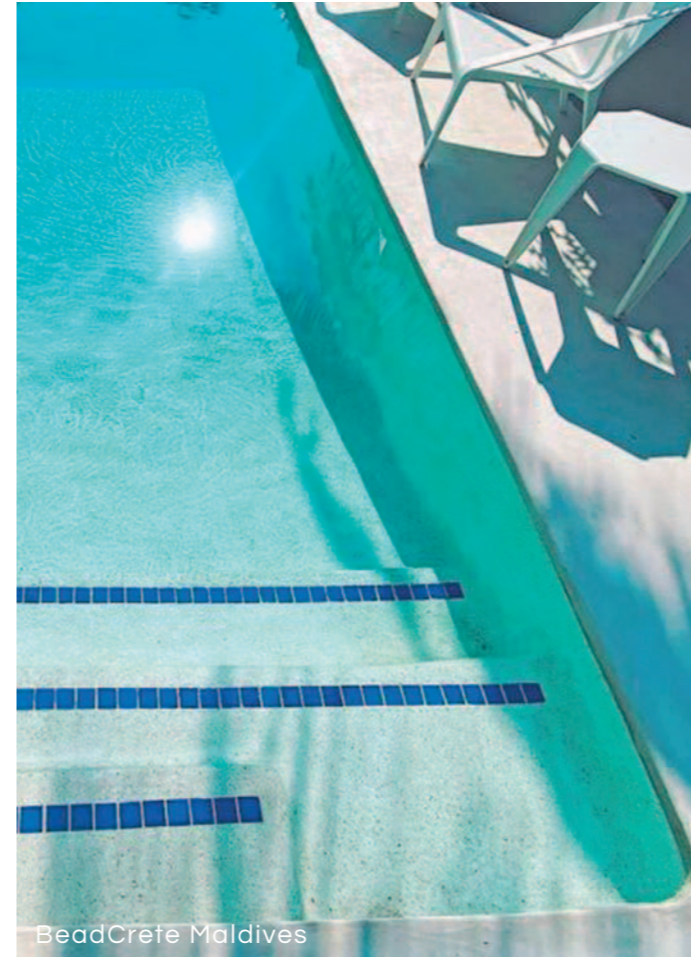

ICEMCRETE®

Manufacturers of Distinctive Decorative Coatings

A high-angle photograph of a person's legs and feet resting on the edge of a swimming pool. The pool's surface is covered in a shimmering, blue, glass-beaded plaster that creates a textured, sparkling effect. The person is wearing leopard-print swim trunks. The water in the pool is clear and blue.

BeadCrete Le Meridian

A unique glass beaded decorative pool plaster for use on reinforced concrete pool interiors. The pure glass beads in BeadCrete produce a reflective surface that enhances water sparkle.

Bora Bora

BENEFITS

- Cost competitive replacement for traditional exposed pebble finishes
- Modern – white and coloured surface aesthetic with coloured beads and reflective additives that enhance pool water appearance
- Strong and durable
- Smooth textured finish reduces risk of skin abrasion and gently massages under the feet
- Easily placed and finished by competent trades-persons
- Suitable for new concrete pools & renovations