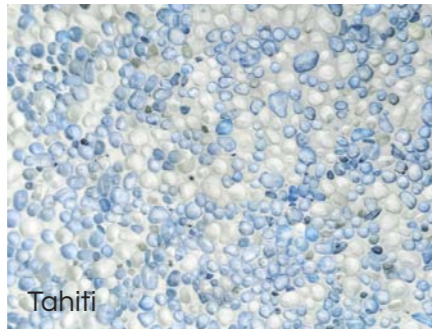

Mykonos

Tahiti