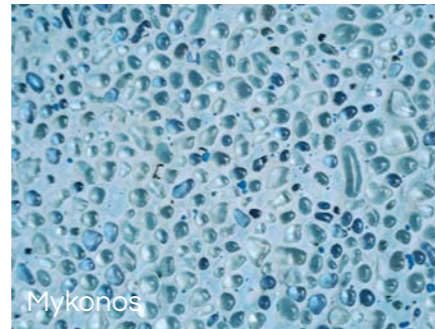

SUITABLE SURFACES

New or renovated reinforced concrete pool interiors.

FINISH

Smooth pebble finish.

THICKNESS

8mm.

APPLICATION

Steel trowel & high pressure hose.

CURING

Commence filling the pool from the deep end on the day of application. Damp down exposed BeadCrete every hour to prevent premature drying.

Filling of pool - See BeadCrete Start-Up Guide.

PACKAGING

20kg bag.

COVERAGE

Approximately 0.9m² per 20kg bag.

**WATCH
THE VIDEO**

Mykonos

BENEFITS

- Cost competitive replacement for traditional exposed pebble finishes
- Modern – white and coloured surface aesthetic with coloured beads and reflective additives that enhance pool water appearance
- Strong and durable
- Smooth textured finish reduces risk of skin abrasion and gently massages under the feet
- Easily placed and finished by competent trades-persons
- Suitable for new concrete pools & renovations

Did you know

BeadCrete contains glass beads that enhances the reflective properties of the water and provides a gentle and soothing feeling under your feet.

The colours depicted are a guide only and Cemcrete recommends choosing colours from an actual on-site sample. Depth of water and exposure to sunlight might also affect the final colour.