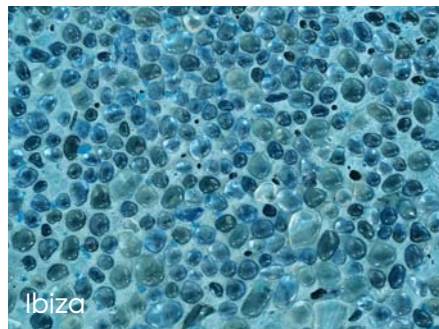

Maldives Flash