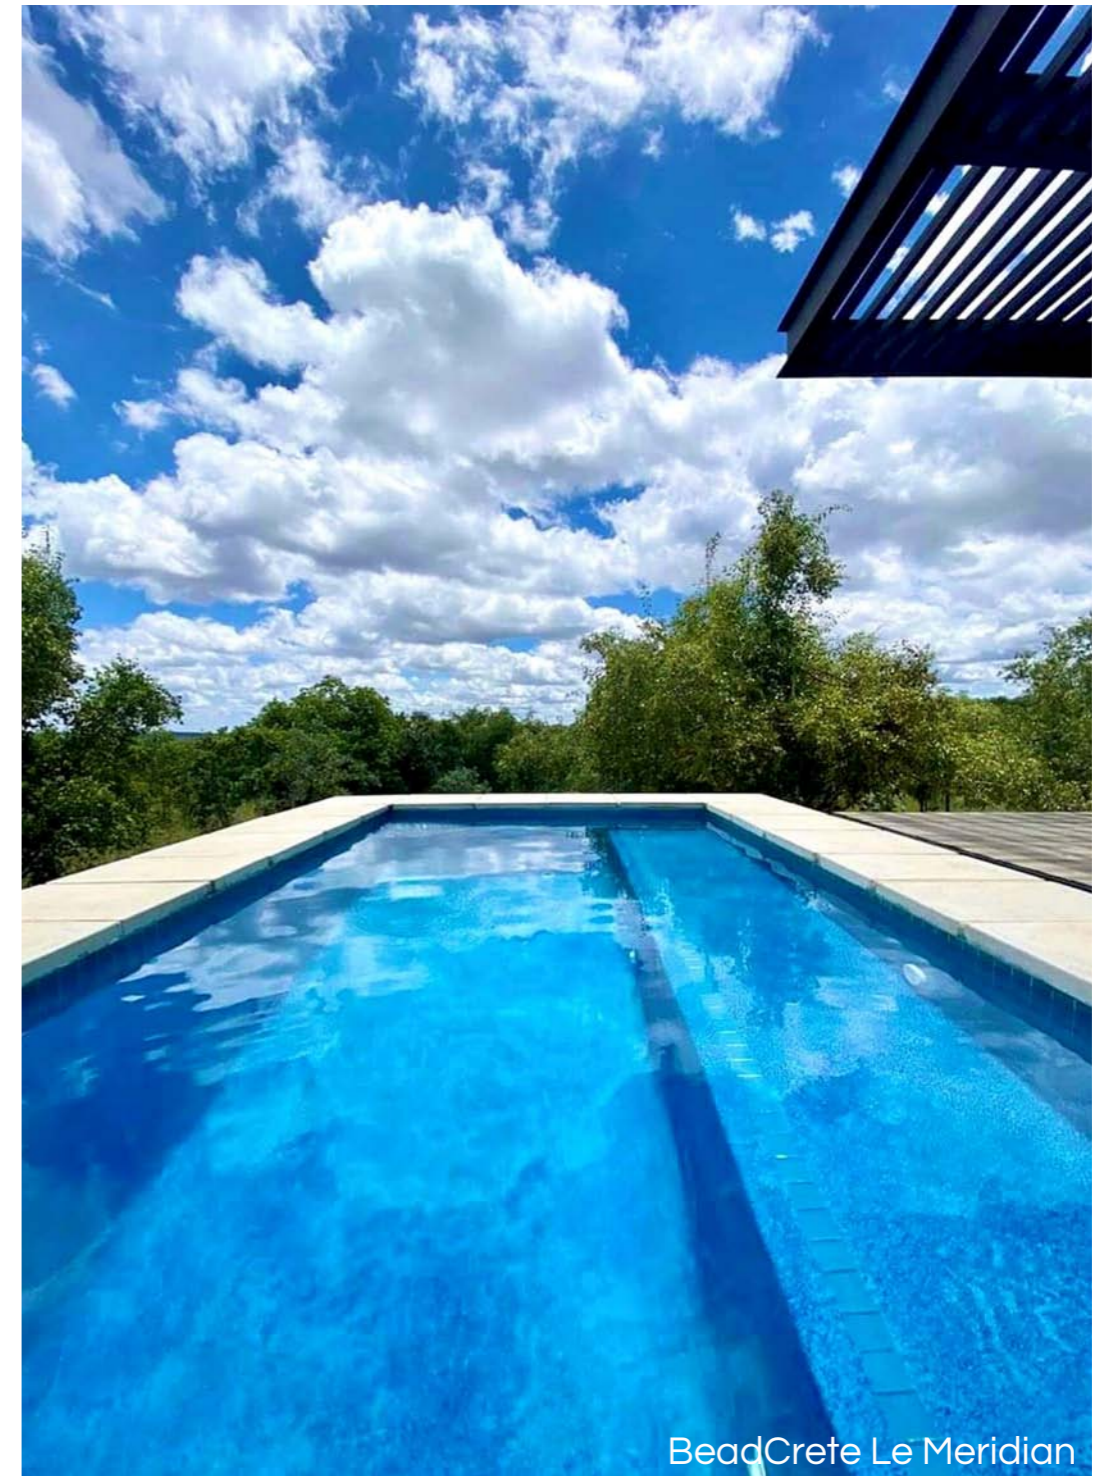

ICEMCRETE®

Manufacturers of Distinctive Decorative Coatings

A high-angle photograph of a person's legs and feet resting on the edge of a swimming pool. The pool's surface is covered in a shimmering, blue, glass-beaded plaster that creates a textured, sparkling effect. The person is wearing leopard-print swim trunks. The water in the pool is clear and blue.

BEADCRETE

UNIQUE GLASS BEADED POOL PLASTER

BEADCRETE

UNIQUE GLASS BEADED POOL PLASTER

BeadCrete Le Meridian Flash

The colours depicted are a guide only and Cemcrete recommends choosing colours from an actual on-site sample. Depth of water and exposure to sunlight might also affect the final colour.

BeadCrete Le Meridian

A unique glass beaded decorative pool plaster for use on reinforced concrete pool interiors. The pure glass beads in BeadCrete produce a reflective surface that enhances water sparkle.