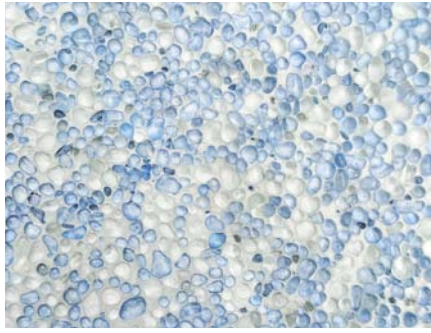

BEADCRETE

UNIQUE POOL PLASTER CONTAINING GLASS BEADS

Maldives Flash

Tahiti

Mykonos

Ibiza

Bora Bora

The colours depicted are a guide only and Cemcrete recommends choosing colours from an actual on-site sample. Different sealing methods might also affect the final colour.