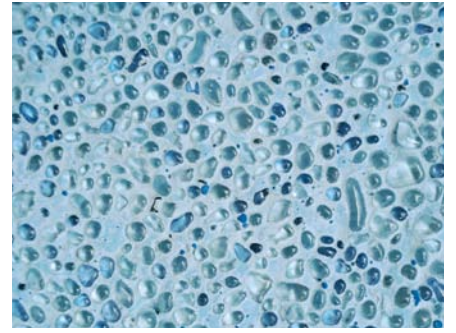

BEADCRETE

UNIQUE POOL PLASTER CONTAINING GLASS BEADS

Maldives Flash

Tahiti

Mykonos

Ibiza

Bora Bora

The colours depicted are a guide only and Cemcrete recommends choosing colours from an actual on-site sample. Different sealing methods might also affect the final colour.