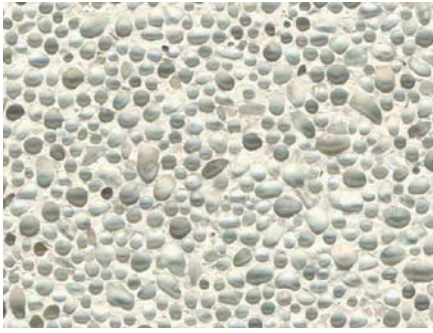

BEADCRETE

UNIQUE POOL PLASTER CONTAINING GLASS BEADS

Maldives Flash

Tahiti

Mykonos

Ibiza

Bora Bora

The colours depicted are a guide only and Cemcrete recommends choosing colours from an actual on-site sample. Different sealing methods might also affect the final colour.