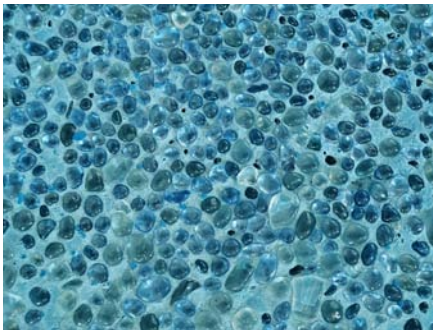

BEADCRETE

UNIQUE POOL PLASTER CONTAINING GLASS BEADS

Maldives Flash

Tahiti

Mykonos

Ibiza

Bora Bora

The colours depicted are a guide only and Cemcrete recommends choosing colours from an actual on-site sample. Different sealing methods might also affect the final colour.