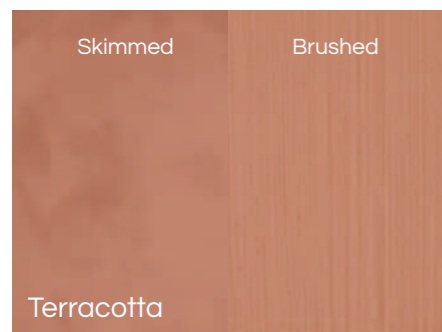

BENEFITS

- For interior & exterior use
- Brush-on or skim-on application
- Durable and weatherproof
- Interesting colour variation
- Wears well over time

HOLLOW CORE HARDBOARD DOOR
CemCote Skimmed Anthill Grey

CEILING
CemCote Brushed Dark Grey

CemCote Skimmed custom colour

The colours depicted are a guide only and Cemcrete recommends choosing colours from an actual on-site sample. Different sealing methods might also affect the final colour.