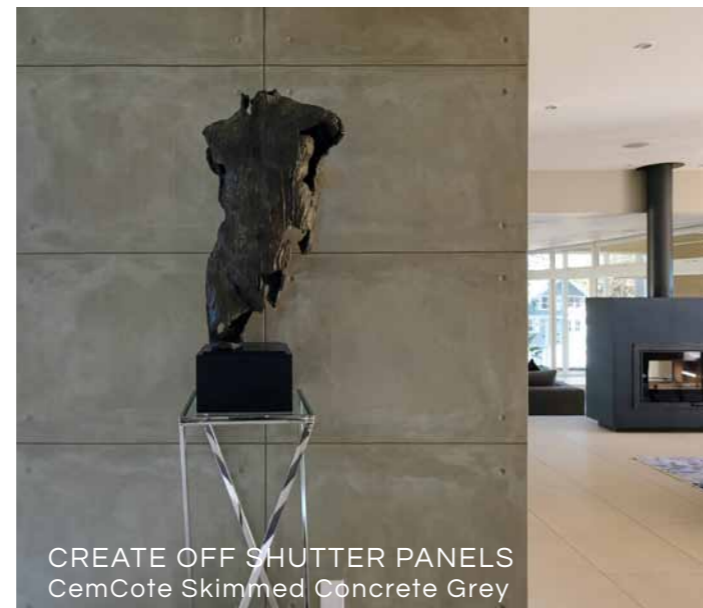

CEMCOTE

BRUSH OR SKIM-ON CEMENT COATING

CemCote Skimmed Dark Grey

A finely ground mixture of white Portland cement, pigments and chemicals. It is supplied in powder form requiring mixing with water on-site to produce a smooth, flowing coating which sets rock hard.

BENEFITS

- For interior & exterior use
- Brush-on or skim-on application
- Durable and weatherproof
- Interesting colour variation
- Wears well over time

HOLLOW CORE HARDBOARD DOOR
CemCote Skimmed Anthill Grey