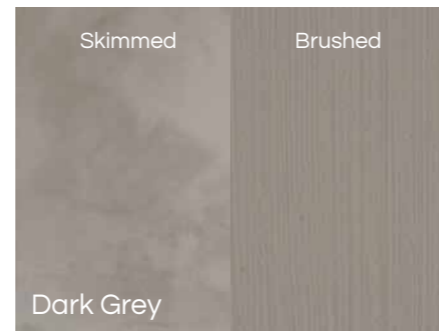

BENEFITS

- For interior & exterior use
- Brush-on or skim-on application
- Durable and weatherproof
- Interesting colour variation
- Wears well over time

HOLLOW CORE HARDBOARD DOOR
CemCote Skimmed Anthill Grey

CEILING
CemCote Brushed Dark Grey

CemCote Skimmed custom colour

The colours depicted are a guide only and Cemcrete recommends choosing colours from an actual on-site sample. Different sealing methods might also affect the final colour.