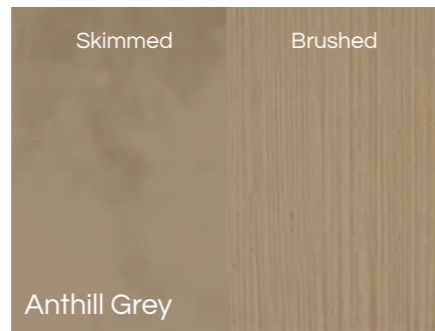

CemCote Skimmed custom colour

The colours depicted are a guide only and Cemcrete recommends choosing colours from an actual on-site sample. Different sealing methods might also affect the final colour.