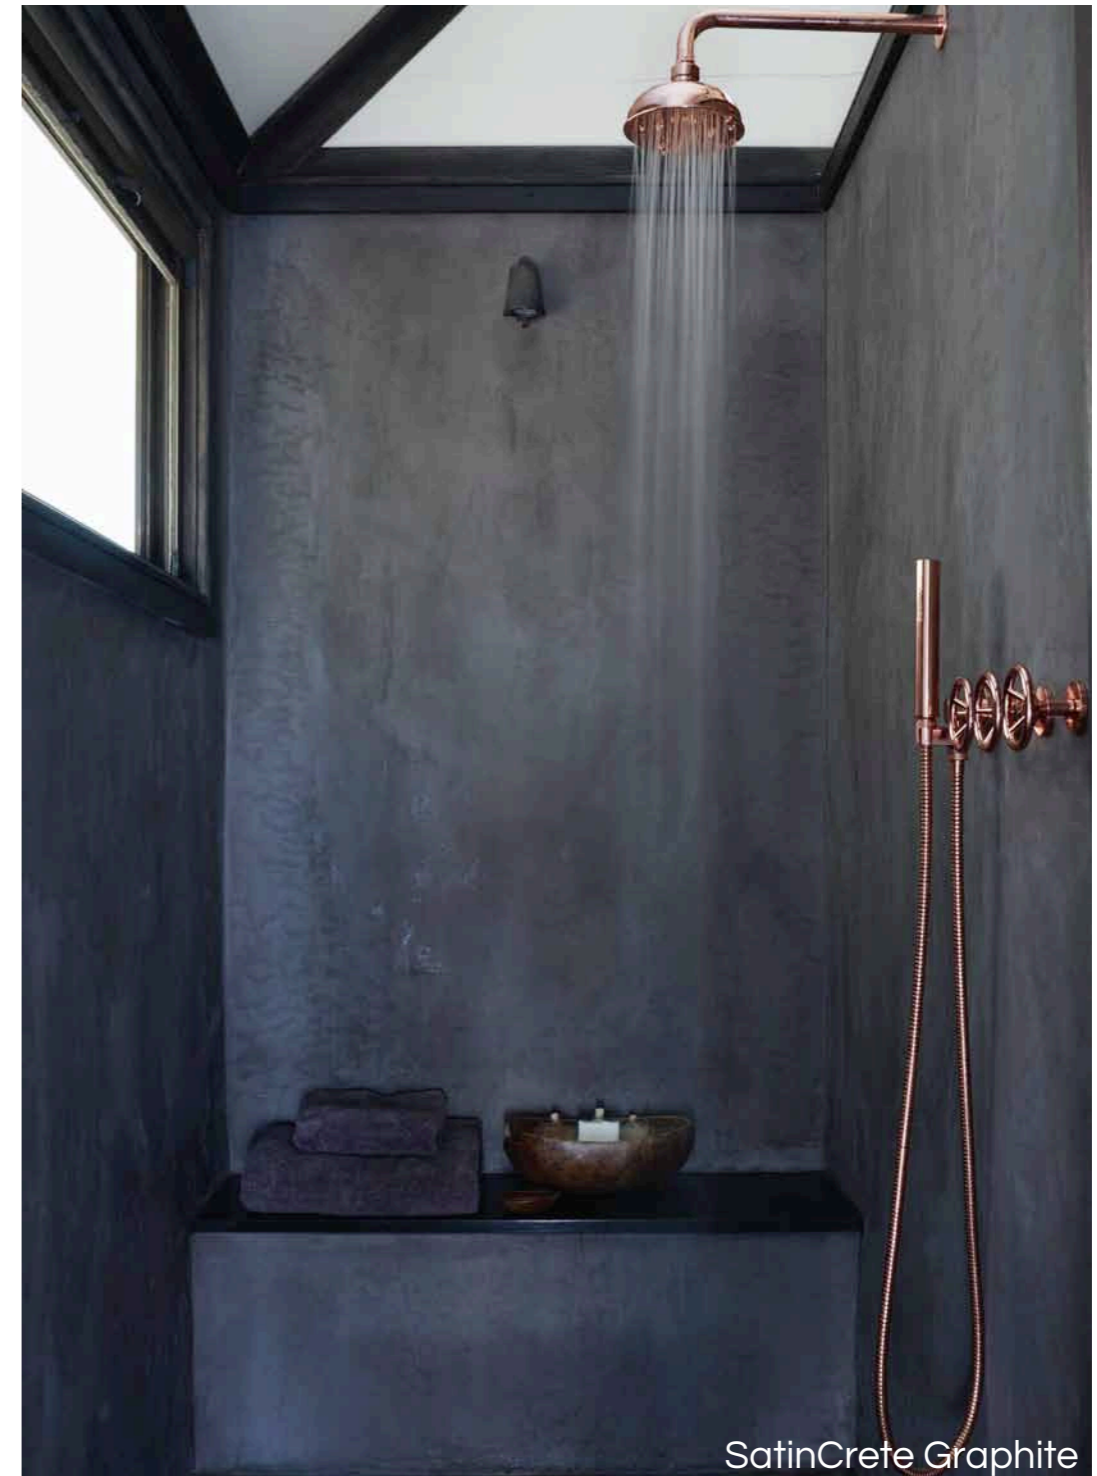

SatinCrete Graphite

SatinCrete is a 2 - 3mm pigmented, cement-based decorative plaster that creates a smooth, coloured finish for interior use only.