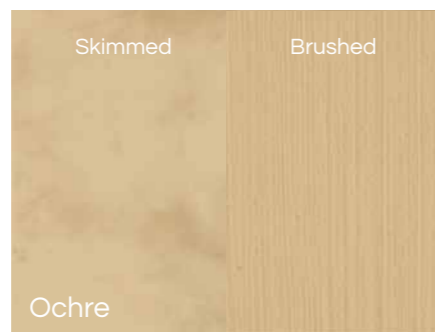

BENEFITS

- For interior & exterior use
- Brush-on or skim-on application
- Durable and weatherproof
- Interesting colour variation
- Wears well over time

HOLLOW CORE HARDBOARD DOOR
CemCote Skimmed Anthill Grey

CEILING
CemCote Brushed Dark Grey

CemCote Skimmed custom colour

The colours depicted are a guide only and Cemcrete recommends choosing colours from an actual on-site sample. Different sealing methods might also affect the final colour.