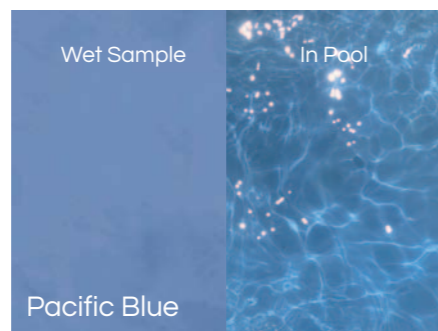

Did you know

PoolCrete is our brand name for pool plaster, also known as marbelite, which are generic names of the same product. PoolCrete is one of the first products manufactured by Cemcrete upon its inception in 1973 and has been used in more than 250 000 swimming pools all over the world.

PoolCrete Royal Blue

The colours depicted are a guide only and Cemcrete recommends choosing colours from an actual on-site sample. Depth of water and exposure to sunlight might also affect the final colour.