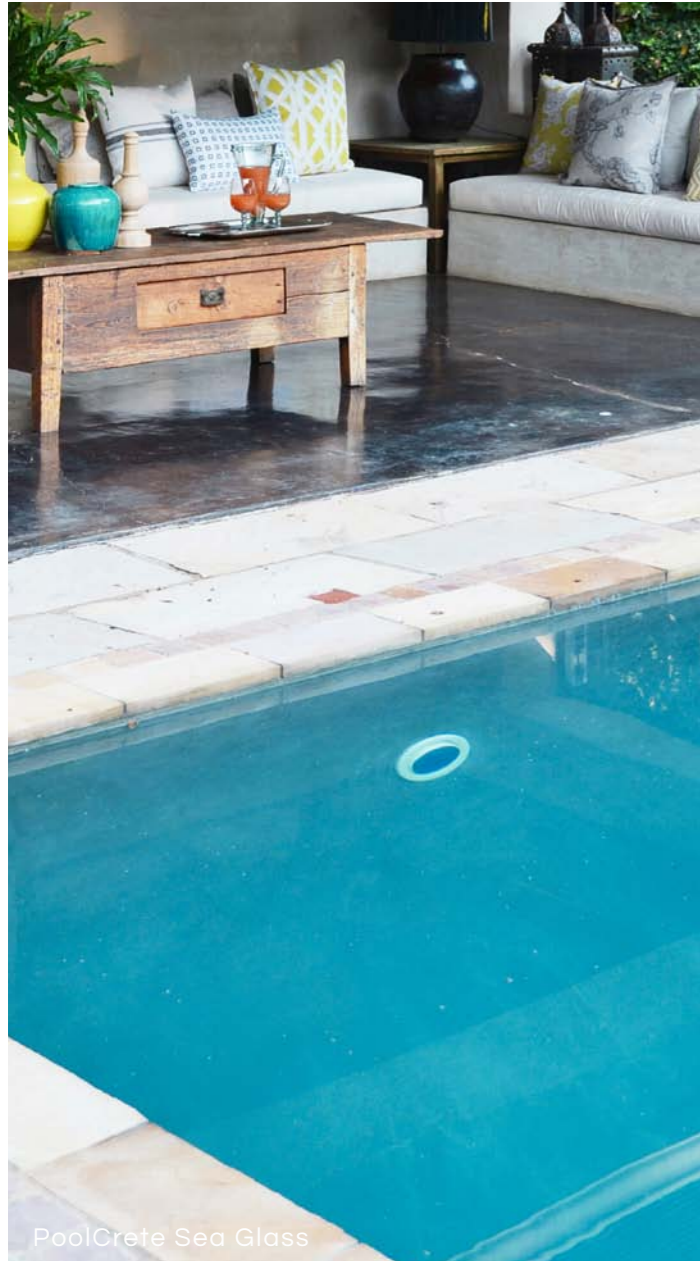

PoolCrete Royal Blue

The colours depicted are a guide only and Cemcrete recommends choosing colours from an actual on-site sample. Depth of water and exposure to sunlight might also affect the final colour.