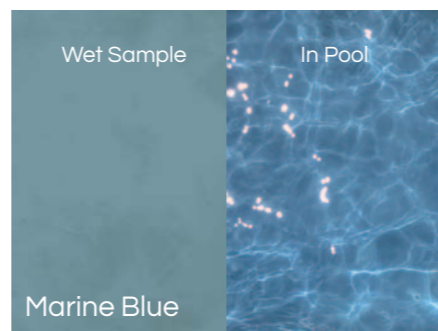

Did you know

PoolCrete is our brand name for pool plaster, also known as marbelite, which are generic names of the same product. PoolCrete is one of the first products manufactured by Cemcrete upon its inception in 1973 and has been used in more than 250 000 swimming pools all over the world.

PoolCrete Royal Blue

The colours depicted are a guide only and Cemcrete recommends choosing colours from an actual on-site sample. Depth of water and exposure to sunlight might also affect the final colour.