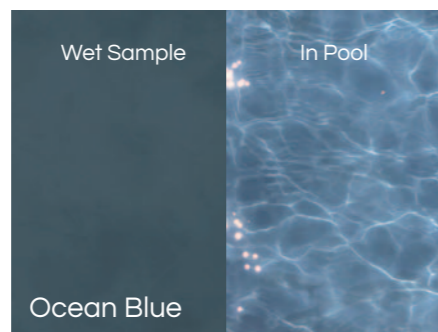

Did you know

PoolCrete is our brand name for pool plaster, also known as marbelite, which are generic names of the same product. PoolCrete is one of the first products manufactured by Cemcrete upon its inception in 1973 and has been used in more than 250 000 swimming pools all over the world.

PoolCrete Royal Blue

The colours depicted are a guide only and Cemcrete recommends choosing colours from an actual on-site sample. Depth of water and exposure to sunlight might also affect the final colour.