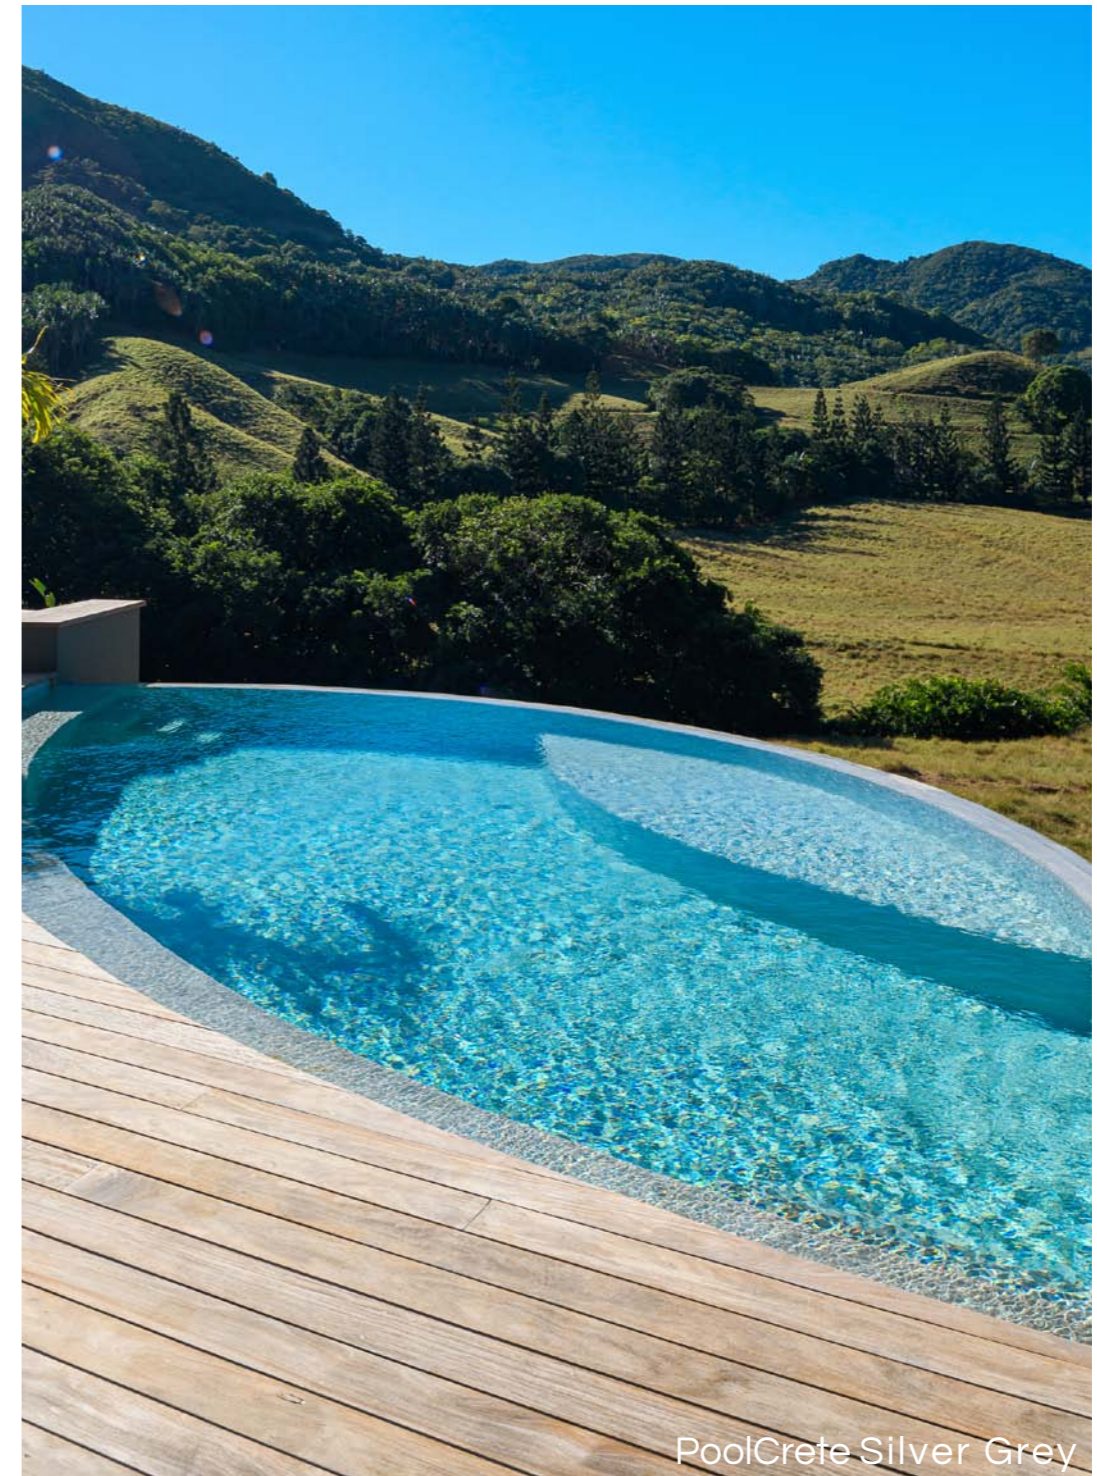

ICEMCRETE[®]

Manufacturers of Distinctive Decorative Coatings

POOLCRETE

WHITE & COLOURED MARBLE POOL PLASTER

POOLCRETE

WHITE & COLOURED MARBLE POOL PLASTER

PoolCrete Moroccan Blue

The colours depicted are a guide only and Cemcrete recommends choosing colours from an actual on-site sample. Depth of water and exposure to sunlight might also affect the final colour.

PoolCrete Silver Grey

A 6mm thick smooth plaster, recommended for the interior plastering of walls and floors of swimming pools, which becomes a very hard integral part of the pool structure. Not for use above the water level.