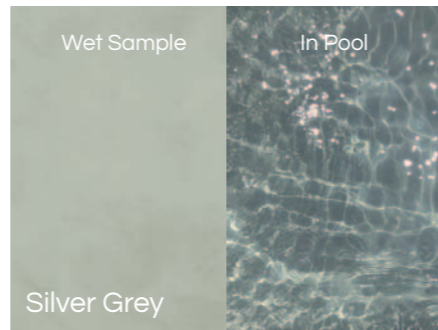

Did you know

PoolCrete is our brand name for pool plaster, also known as marbelite, which are generic names of the same product. PoolCrete is one of the first products manufactured by Cemcrete upon its inception in 1973 and has been used in more than 250 000 swimming pools all over the world.

PoolCrete Royal Blue

The colours depicted are a guide only and Cemcrete recommends choosing colours from an actual on-site sample. Depth of water and exposure to sunlight might also affect the final colour.