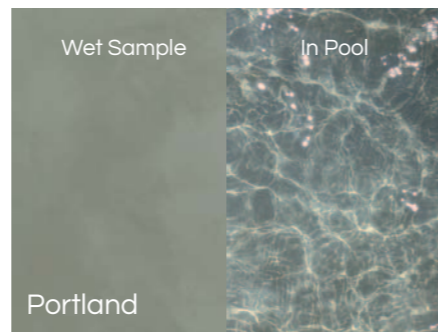

Did you know

PoolCrete is our brand name for pool plaster, also known as marbelite, which are generic names of the same product. PoolCrete is one of the first products manufactured by Cemcrete upon its inception in 1973 and has been used in more than 250 000 swimming pools all over the world.

PoolCrete Royal Blue

The colours depicted are a guide only and Cemcrete recommends choosing colours from an actual on-site sample. Depth of water and exposure to sunlight might also affect the final colour.