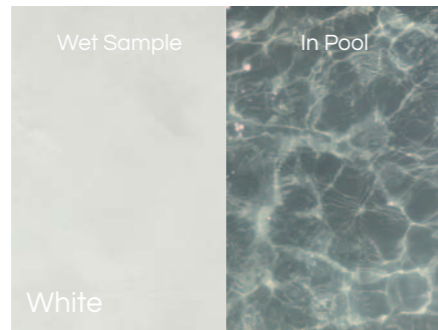

Did you know

PoolCrete is our brand name for pool plaster, also known as marbelite, which are generic names of the same product. PoolCrete is one of the first products manufactured by Cemcrete upon its inception in 1973 and has been used in more than 250 000 swimming pools all over the world.

PoolCrete Royal Blue

The colours depicted are a guide only and Cemcrete recommends choosing colours from an actual on-site sample. Depth of water and exposure to sunlight might also affect the final colour.