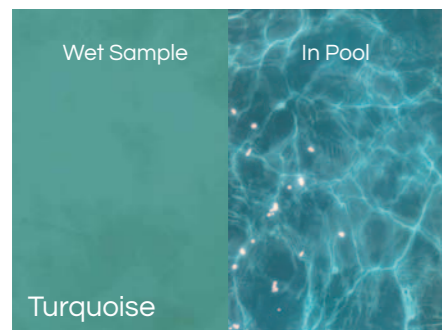

Did you know

PoolCrete is our brand name for pool plaster, also known as marbelite, which are generic names of the same product. PoolCrete is one of the first products manufactured by Cemcrete upon its inception in 1973 and has been used in more than 250 000 swimming pools all over the world.

PoolCrete Royal Blue

The colours depicted are a guide only and Cemcrete recommends choosing colours from an actual on-site sample. Depth of water and exposure to sunlight might also affect the final colour.