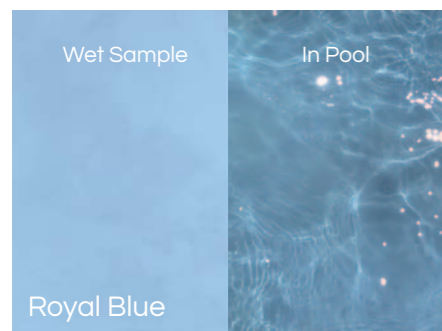

Did you know

PoolCrete is our brand name for pool plaster, also known as marbelite, which are generic names of the same product. PoolCrete is one of the first products manufactured by Cemcrete upon its inception in 1973 and has been used in more than 250 000 swimming pools all over the world.

PoolCrete Royal Blue

The colours depicted are a guide only and Cemcrete recommends choosing colours from an actual on-site sample. Depth of water and exposure to sunlight might also affect the final colour.