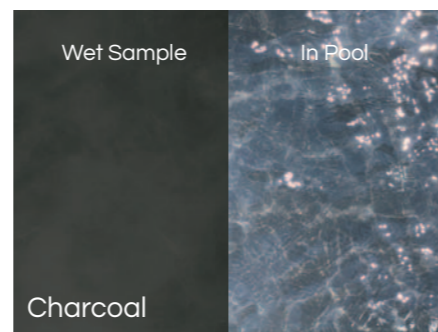

Did you know

PoolCrete is our brand name for pool plaster, also known as marbelite, which are generic names of the same product. PoolCrete is one of the first products manufactured by Cemcrete upon its inception in 1973 and has been used in more than 250 000 swimming pools all over the world.

PoolCrete Royal Blue

The colours depicted are a guide only and Cemcrete recommends choosing colours from an actual on-site sample. Depth of water and exposure to sunlight might also affect the final colour.