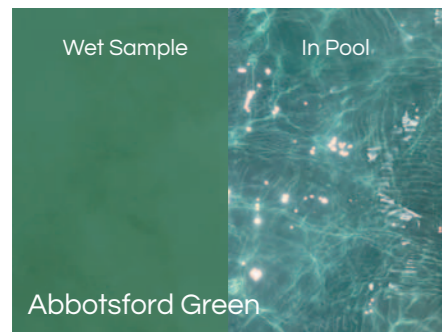

Did you know

PoolCrete is our brand name for pool plaster, also known as marbelite, which are generic names of the same product. PoolCrete is one of the first products manufactured by Cemcrete upon its inception in 1973 and has been used in more than 250 000 swimming pools all over the world.

PoolCrete Royal Blue

The colours depicted are a guide only and Cemcrete recommends choosing colours from an actual on-site sample. Depth of water and exposure to sunlight might also affect the final colour.