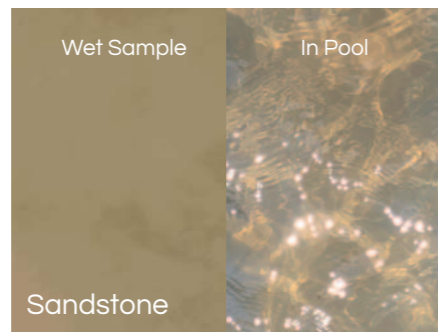

Did you know

PoolCrete is our brand name for pool plaster, also known as marbelite, which are generic names of the same product. PoolCrete is one of the first products manufactured by Cemcrete upon its inception in 1973 and has been used in more than 250 000 swimming pools all over the world.

PoolCrete Royal Blue

The colours depicted are a guide only and Cemcrete recommends choosing colours from an actual on-site sample. Depth of water and exposure to sunlight might also affect the final colour.