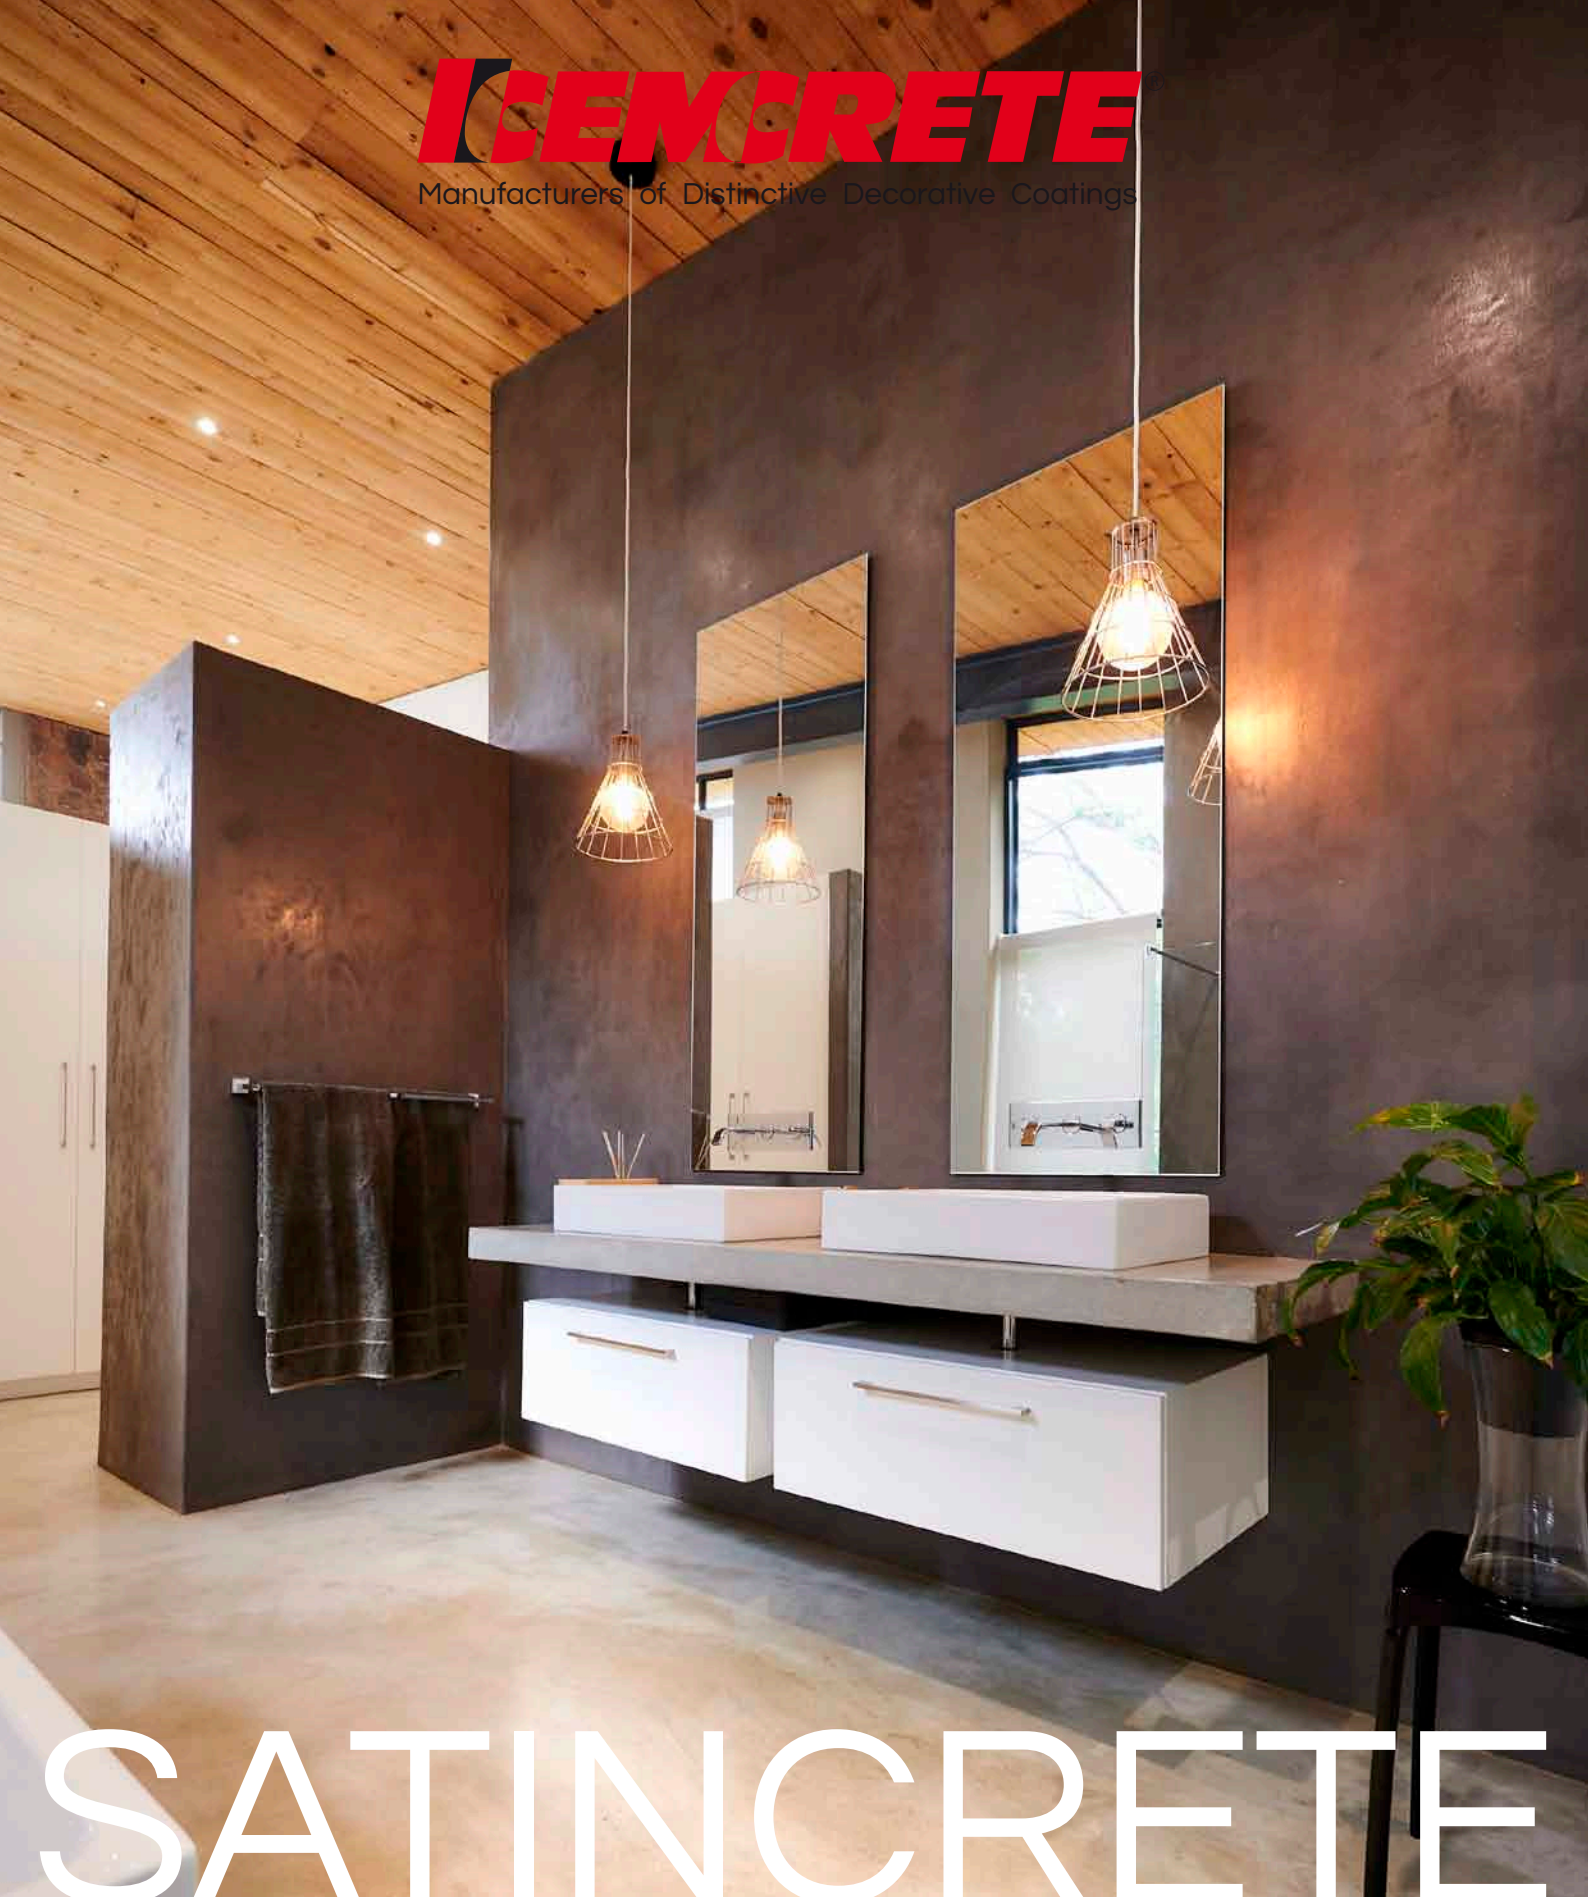

ICEMENTRETE

Manufacturers of Distinctive Decorative Coatings

SATINCRETE

DECORATIVE INTERIOR COLOURED PLASTER