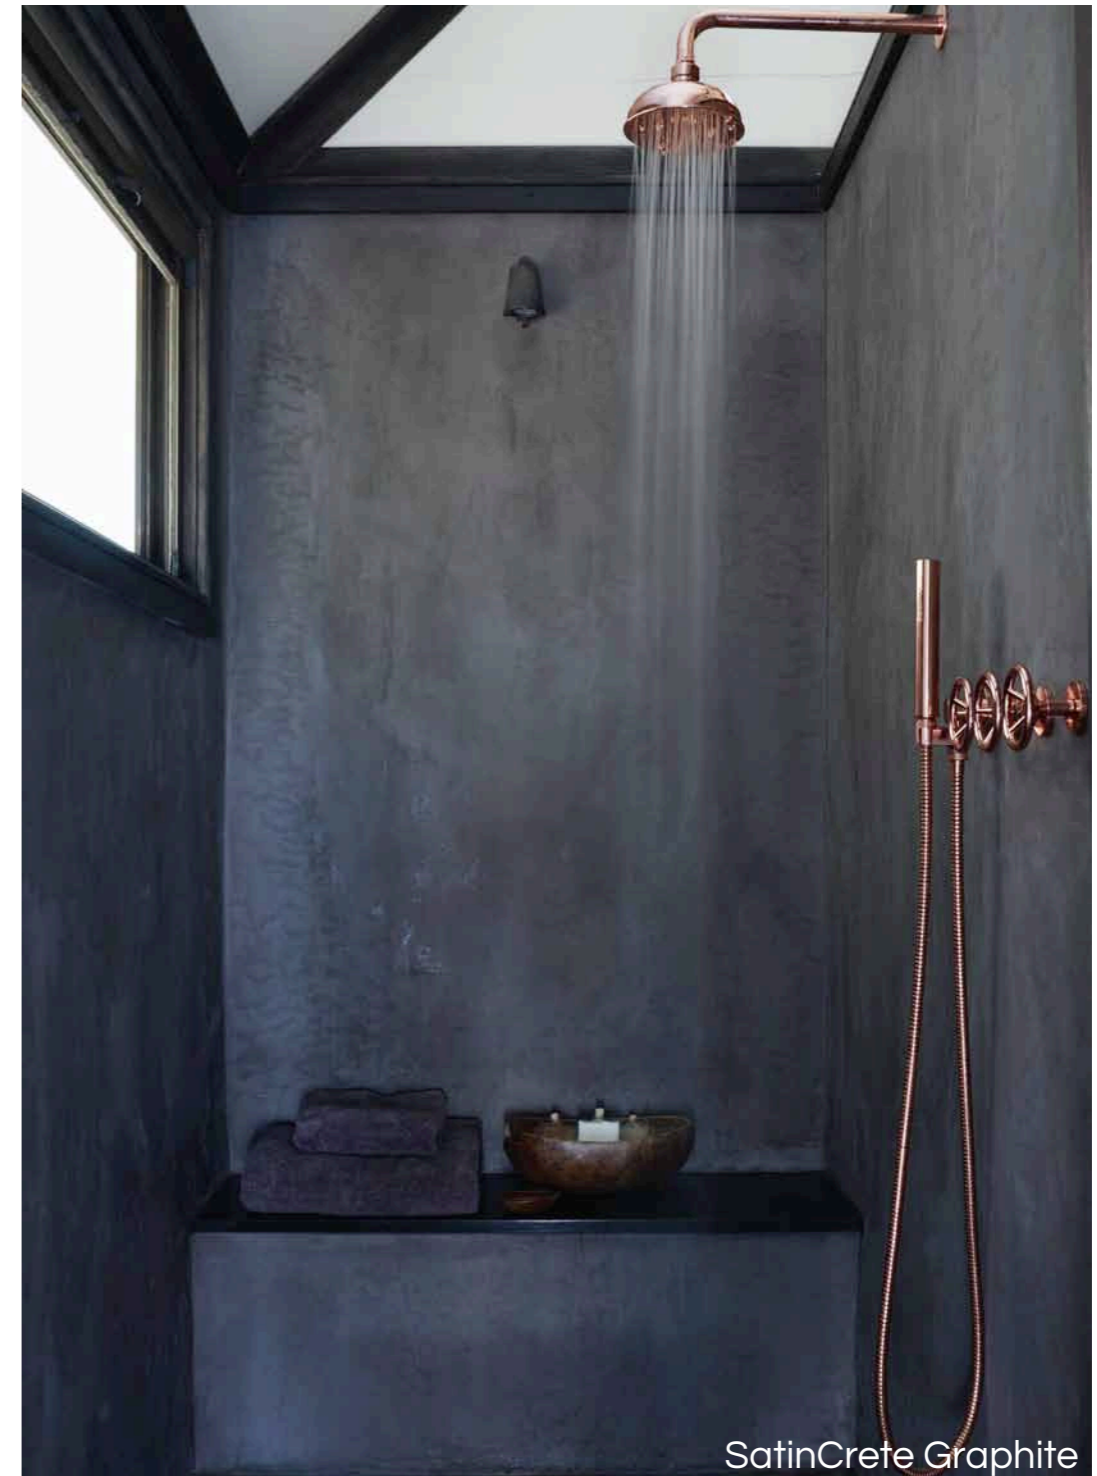

SatinCrete Graphite

SatinCrete is a 2 - 3mm pigmented, cement-based decorative plaster that creates a smooth, coloured finish for interior use only.

**SUITABLE SURFACES**

Wood floated plaster. Fibre cement board, new dry walling, previously painted surfaces & polystyrene all need to be primed with CemBond & coated with Cemcrete's EIFS BaseCoat or BaseCoat Paste.