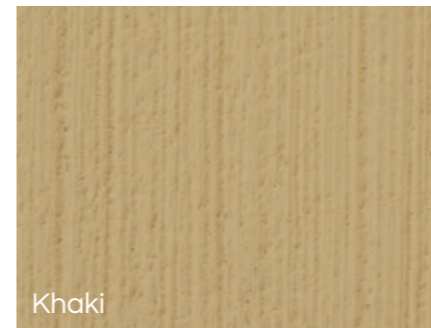

PACKAGING
25kg bag.

COVERAGE
CemWash first coat grey: Approximately 15 - 17m² per 25kg bag
CemWash top coat colour: Approximately 22 - 26m² per 25kg bag

**WATCH
THE VIDEO**

White

Light Grey

Grey

Sandstone

Wheat

Ochre

Khaki

Kalahari

Golden Brown

Albany

Slate

DIRECTLY OVER BRICK
CemWash Light Grey

GERMAN SCHMEAR
CemWash White