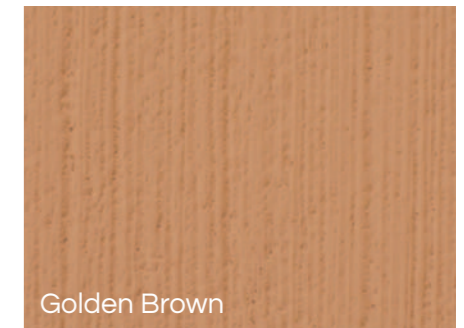

Ochre

Khaki

Kalahari

Golden Brown

Albany

Slate

DIRECTLY OVER BRICK
CemWash Light Grey

GERMAN SCHMEAR
CemWash White