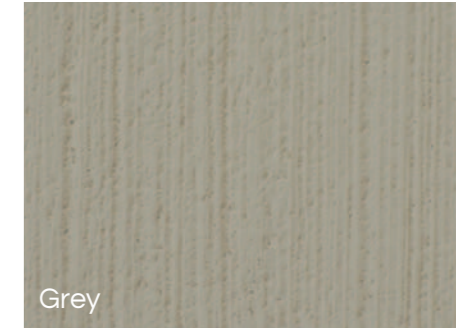

SUITABLE SURFACES
Interior & exterior walls.

FINISH
Rough texture.

THICKNESS
Min application thickness – 0.5mm. Max application thickness – 0.7mm.

APPLICATION
Brush-on or spray-on.

CURING
Each coat to be cured by wetting with clean water 3 times during the day following the day of application. Cure from bottom to top to avoid water run marks and colour variations.

PACKAGING
25kg bag.

COVERAGE
CemWash first coat grey: Approximately 15 - 17m² per 25kg bag
CemWash top coat colour: Approximately 22 - 26m² per 25kg bag

**WATCH
THE VIDEO**

BENEFITS

- Interior & exterior use
- Easy brush-on application
- Textured finish
- Resistant to water penetration
- Wears well over time
- Extremely durable & UV resistant
- Can be applied directly to brickwork to reduce the cost of plastering and then painting
- 3-in-1 brush finish (plaster, paint and weatherproofing)