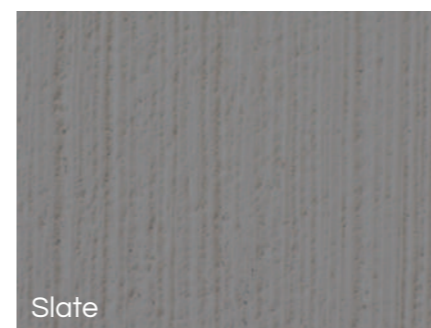

Ochre

Khaki

Kalahari

Golden Brown

Albany

Slate

DIRECTLY OVER BRICK
CemWash Light Grey

GERMAN SCHMEAR
CemWash White

BAG WASH
CemWash Sandstone

HORIZONTAL BRUSH
CemWash Light Grey

BENEFITS

- Interior & exterior use
- Easy brush-on application
- Textured finish
- Resistant to water penetration
- Wears well over time
- Extremely durable & UV resistant
- Can be applied directly to brickwork to reduce the cost of plastering and then painting
- 3-in-1 brush finish (plaster, paint and weatherproofing)