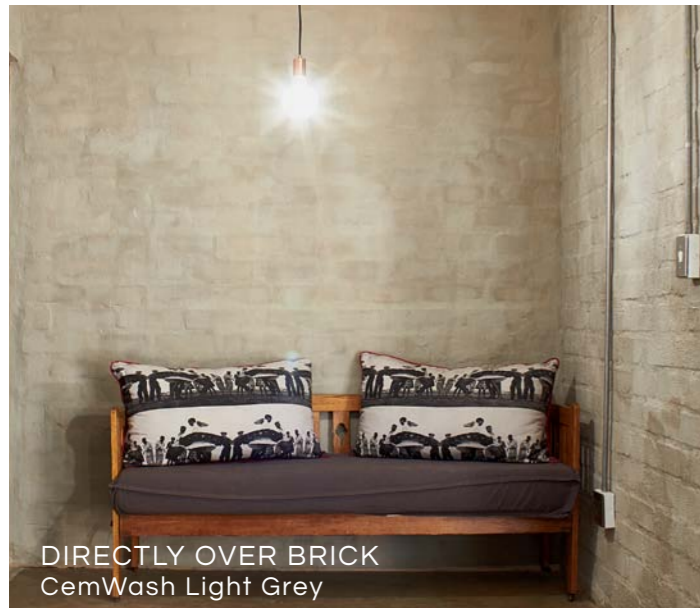

Ochre

Khaki

Kalahari

Golden Brown

Albany

Slate

DIRECTLY OVER BRICK
CemWash Light Grey

GERMAN SCHMEAR
CemWash White

BAG WASH
CemWash Sandstone

HORIZONTAL BRUSH
CemWash Light Grey

BENEFITS

- Interior & exterior use
- Easy brush-on application
- Textured finish
- Resistant to water penetration
- Wears well over time
- Extremely durable & UV resistant
- Can be applied directly to brickwork to reduce the cost of plastering and then painting
- 3-in-1 brush finish (plaster, paint and weatherproofing)