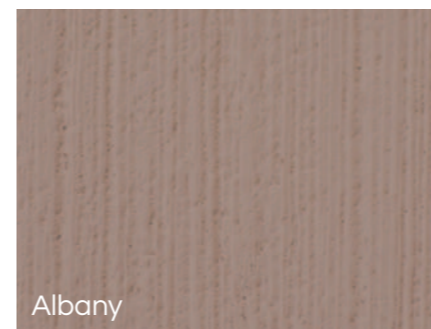

Ochre

Khaki

Kalahari

Golden Brown

Albany

Slate

DIRECTLY OVER BRICK
CemWash Light Grey

GERMAN SCHMEAR
CemWash White

BAG WASH
CemWash Sandstone

HORIZONTAL BRUSH
CemWash Light Grey

BENEFITS

- Interior & exterior use
- Easy brush-on application
- Textured finish
- Resistant to water penetration
- Wears well over time
- Extremely durable & UV resistant
- Can be applied directly to brickwork to reduce the cost of plastering and then painting
- 3-in-1 brush finish (plaster, paint and weatherproofing)