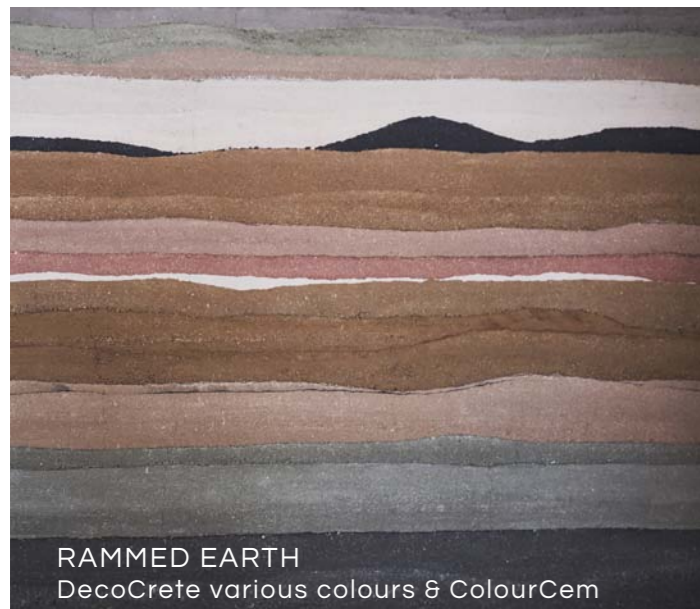

PACKAGING

40kg bags.

COVERAGE

Approximately 1m² if applied 10mm thick.

FEATURE WALL - CARVING
DecoCrete Greystone

POOL COPING
DecoCrete Greystone with ColourCem Black

RAMMED EARTH
DecoCrete various colours & ColourCem

WALL CARVING
DecoCrete Brown

Machado

Sandstone

Pink Sandstone

Brown

Straw

Red

Camel