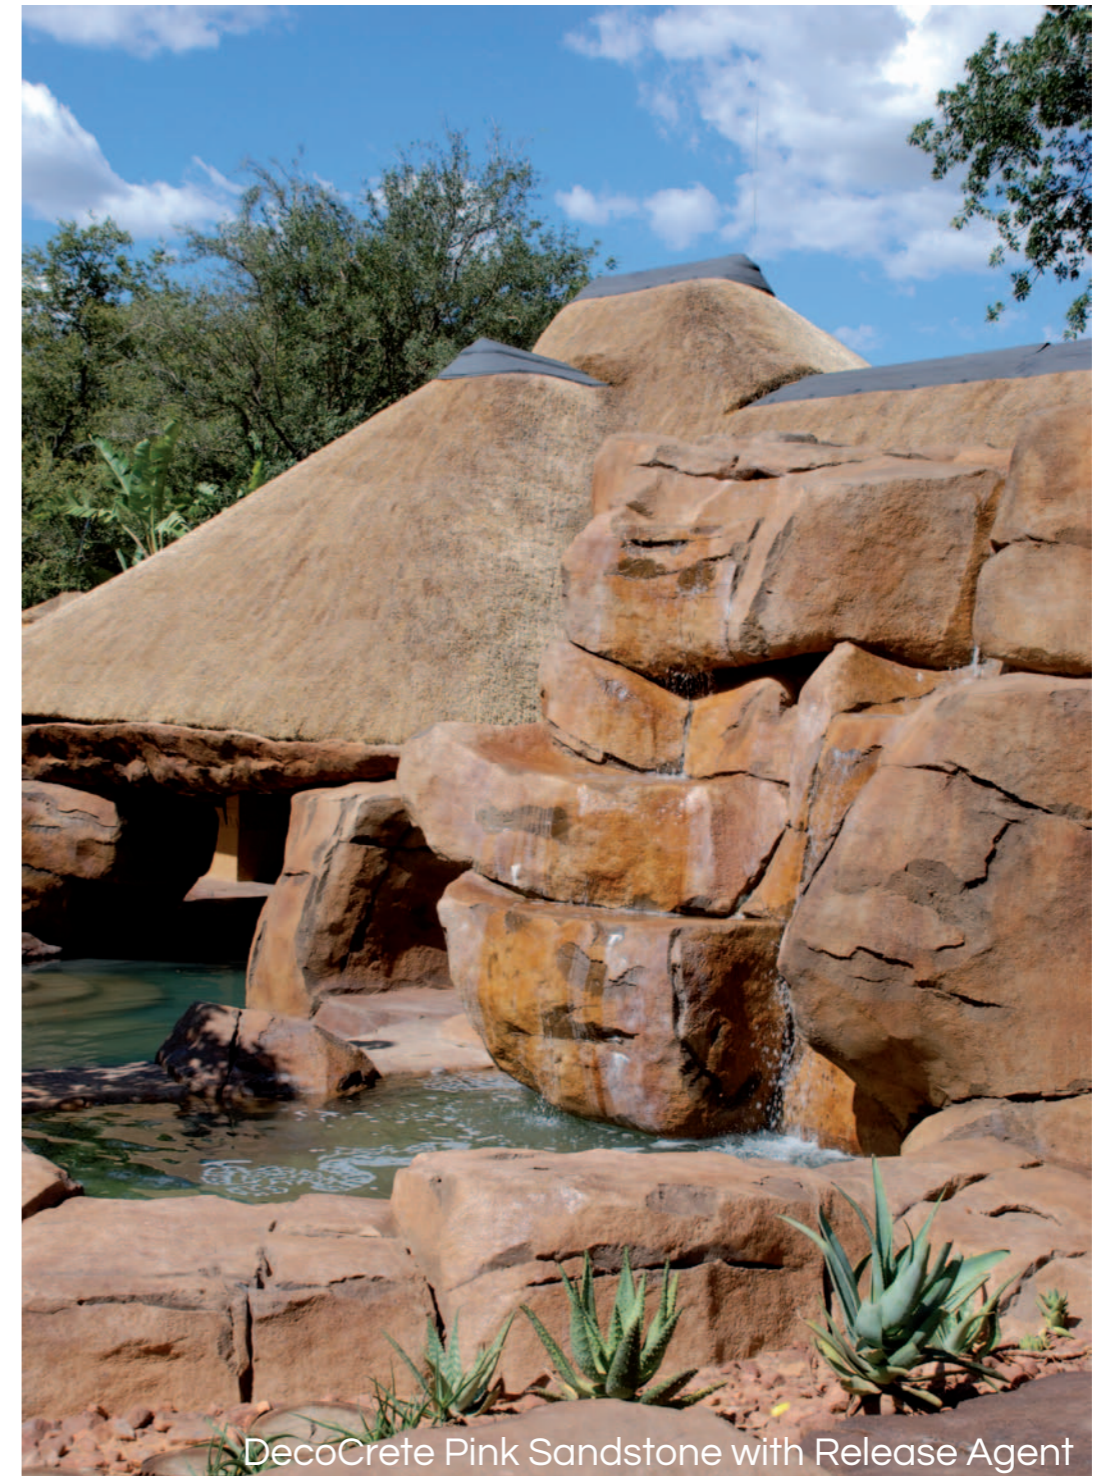

DecoCrete Pink Sandstone with Release Agent

A coloured, cement-based material formulated to be plastered to excessive thicknesses, but does not slide or shrink and dries rock-hard. A textured shaping system for the creation of artistic finishes, such as rock features, imitation brick walls and pool copings.