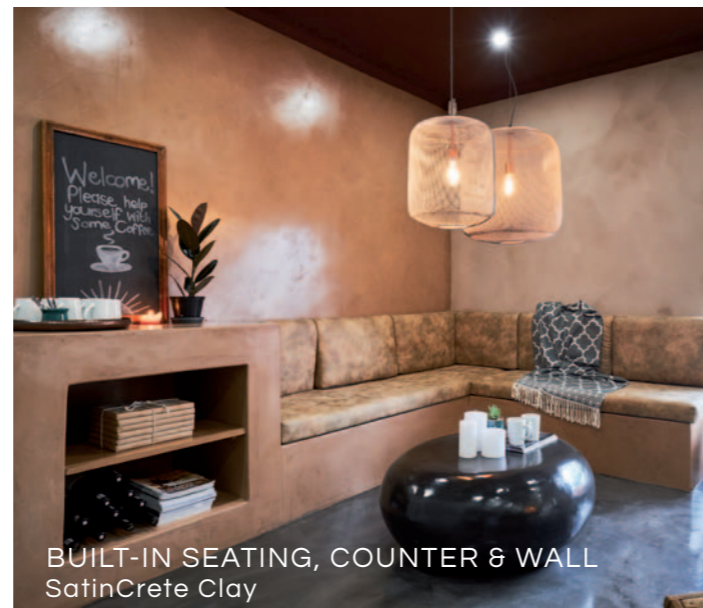

CEILING
SatinCrete Mercury Grey

Mercury Grey

BUILT-IN SEATING, COUNTER & WALL
SatinCrete Clay