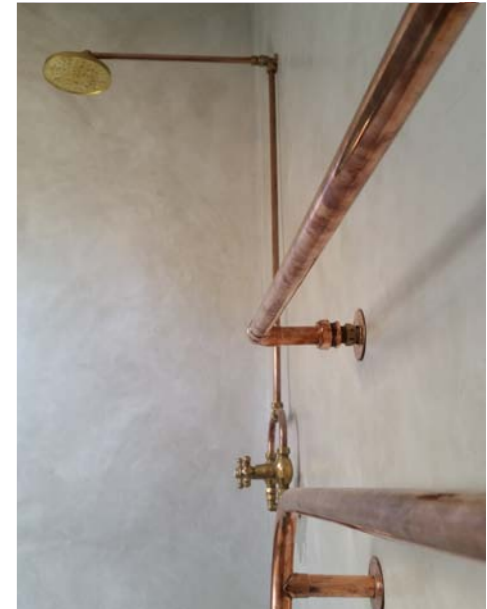

SUITABLE SURFACES

Wood floated plaster. Fibre cement board, new dry walling, previously painted surfaces & polystyrene all need to be primed with CemBond & coated with Cemcrete's EIFS BaseCoat or BaseCoat Paste.

FINISH

Smooth, sponge, brush or combed.

THICKNESS

2 - 3mm.

APPLICATION

Trowel-on.

CURING

Initial set: 1.5 - 2 hours. Leave to air cure for at least 24 hours before moist curing with a light mist spray of water at least 3 times during the day. Always spray from bottom to top to avoid water run marks. Allow to dry for at least 3 days before sealing. The moisture in the substrate must be less than 5% prior to sealing.

PACKAGING

20kg bag.

COVERAGE

Approximately 3 - 4m² per 20kg bag.

**WATCH
THE VIDEO**