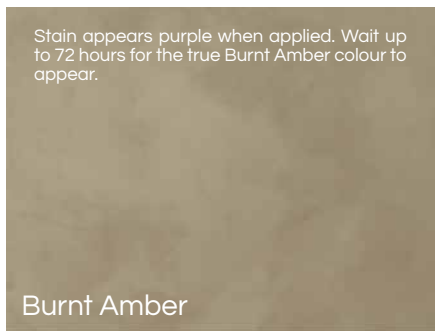

CRETESTAIN

ACID-BASED CONCRETE STAIN

The colours depicted are a guide only and Cemcrete recommends choosing colours from an actual on-site sample. Different sealing methods might also affect the final colour.