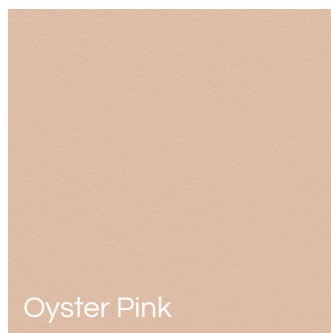

TPC

DURABLE WALL AND CEILING PAINT

The colours depicted are a guide only and Cemcrete recommends choosing colours from an actual on-site sample. Different sealing methods might also affect the final colour.