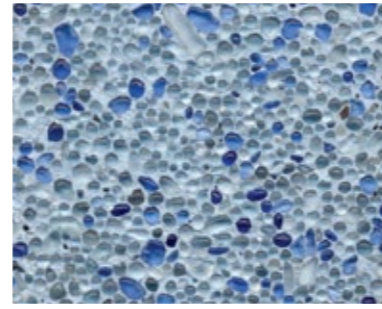

BEADCRETE

Unique pool plaster containing glass beads

A unique glass beaded decorative pool plaster for use on reinforced concrete pool interiors. The pure glass beads in BeadCrete produce a reflective surface that enhances water sparkle.

Supporting Cemcrete Products

Pool Crack Filler	Fibre-reinforced flexible paste crack filler
Pool Sealer	Liquid sealer for treating leaking pools
Pool Patching	Underwater patching of holes in plaster pools

BeadCrete Colour Range

Maldives Flash

Maldives

Le Meridian Flash

Le Meridian

Bora Bora

BeadCrete Maldives Flash

The colours depicted are a guide only and Cemcrete recommends choosing colours from an actual on-site sample. Depth of water and exposure to sunlight might also affect the final colour.

BeadCrete Le Meridian

The colours depicted are a guide only and Cemcrete recommends choosing colours from an actual on-site sample. Depth of water and exposure to sunlight might also affect the final colour.