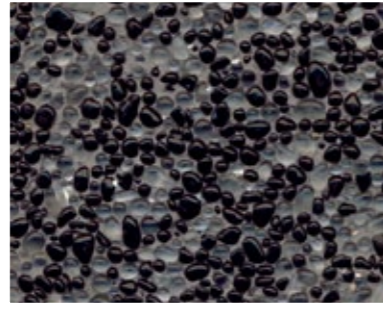

BEADCRETE

Unique pool plaster containing glass beads

A unique glass beaded decorative pool plaster for use on reinforced concrete pool interiors. The pure glass beads in BeadCrete produce a reflective surface that enhances water sparkle.

BeadCrete Le Meridian Flash

The colours depicted are a guide only and Cemcrete recommends choosing colours from an actual on-site sample. Depth of water and exposure to sunlight might also affect the final colour.

BeadCrete Colour Range

Maldives Flash

Maldives

Le Meridian Flash

Le Meridian

Bora Bora

BeadCrete Maldives Flash

The colours depicted are a guide only and Cemcrete recommends choosing colours from an actual on-site sample. Depth of water and exposure to sunlight might also affect the final colour.

BeadCrete Le Meridian

The colours depicted are a guide only and Cemcrete recommends choosing colours from an actual on-site sample. Depth of water and exposure to sunlight might also affect the final colour.