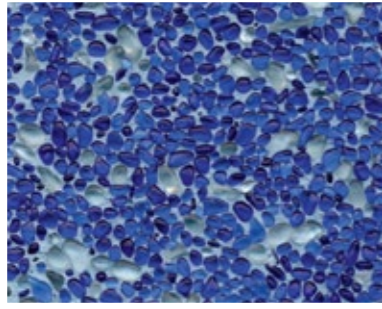

BEADCRETE

Unique pool plaster containing glass beads

A unique glass beaded decorative pool plaster for use on reinforced concrete pool interiors. The pure glass beads in BeadCrete produce a reflective surface that enhances water sparkle.

BeadCrete Le Meridian Flash

The colours depicted are a guide only and Cemcrete recommends choosing colours from an actual on-site sample. Depth of water and exposure to sunlight might also affect the final colour.

BeadCrete Colour Range

Maldives Flash

Maldives

Le Meridian Flash

Le Meridian

Bora Bora

BeadCrete Maldives Flash

The colours depicted are a guide only and Cemcrete recommends choosing colours from an actual on-site sample. Depth of water and exposure to sunlight might also affect the final colour.

BeadCrete Le Meridian

The colours depicted are a guide only and Cemcrete recommends choosing colours from an actual on-site sample. Depth of water and exposure to sunlight might also affect the final colour.