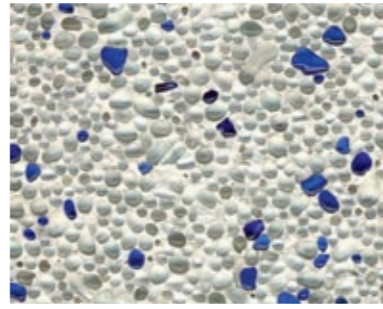

BEADCRETE

Unique pool plaster containing glass beads

A unique glass beaded decorative pool plaster for use on reinforced concrete pool interiors. The pure glass beads in BeadCrete produce a reflective surface that enhances water sparkle.

BeadCrete Le Meridian Flash

The colours depicted are a guide only and Cemcrete recommends choosing colours from an actual on-site sample. Depth of water and exposure to sunlight might also affect the final colour.

Benefits

- Cost competitive replacement for traditional exposed pebble finishes
- Modern – white and coloured surface aesthetic with coloured beads and reflective additives that enhance pool water appearance
- Strong & durable
- Smooth textured finish reduces risk of skin abrasion and gently massages under the feet
- Easily placed and finished by competent tradespersons
- Suitable for new concrete pools & renovations

BeadCrete Colour Range

Maldives Flash

Maldives

Le Meridian Flash

Le Meridian

Bora Bora

BeadCrete Maldives Flash

The colours depicted are a guide only and Cemcrete recommends choosing colours from an actual on-site sample. Depth of water and exposure to sunlight might also affect the final colour.