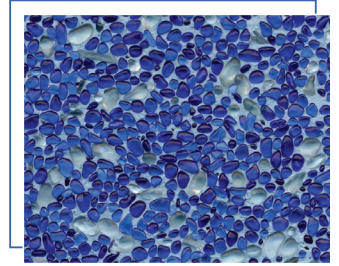

BEADCRETE

Unique pool plaster containing glass beads

Maldives Flash

Maldives

Le Meridian Flash

Le Meridian

Bora Bora

The colours depicted are a guide only and Cemcrete recommends choosing colours from an actual on-site sample. Depth of water and exposure to sunlight might also affect the final colour.