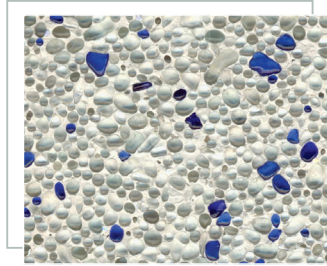

BEADCRETE

Unique pool plaster containing glass beads

Maldives Flash

Maldives

Le Meridian Flash

Le Meridian

Bora Bora

The colours depicted are a guide only and Cemcrete recommends choosing colours from an actual on-site sample. Depth of water and exposure to sunlight might also affect the final colour.