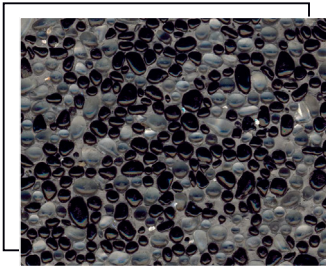

BEADCRETE

Unique pool plaster containing glass beads

Maldives Flash

Maldives

Le Meridian Flash

Le Meridian

Bora Bora

The colours depicted are a guide only and Cemcrete recommends choosing colours from an actual on-site sample. Depth of water and exposure to sunlight might also affect the final colour.