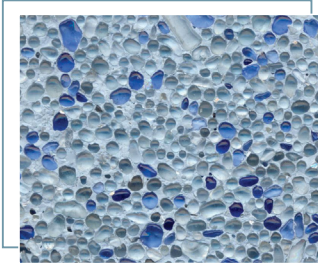

BEADCRETE

Unique pool plaster containing glass beads

Maldives Flash

Maldives

Le Meridian Flash

Le Meridian

Bora Bora

The colours depicted are a guide only and Cemcrete recommends choosing colours from an actual on-site sample. Depth of water and exposure to sunlight might also affect the final colour.