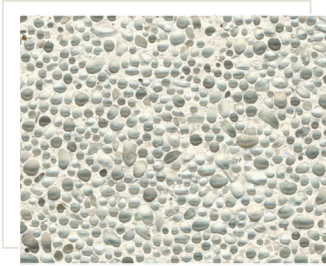

BEADCRETE

Unique pool plaster containing glass beads

Maldives Flash

Maldives

Le Meridian Flash

Le Meridian

Bora Bora

The colours depicted are a guide only and Cemcrete recommends choosing colours from an actual on-site sample. Depth of water and exposure to sunlight might also affect the final colour.