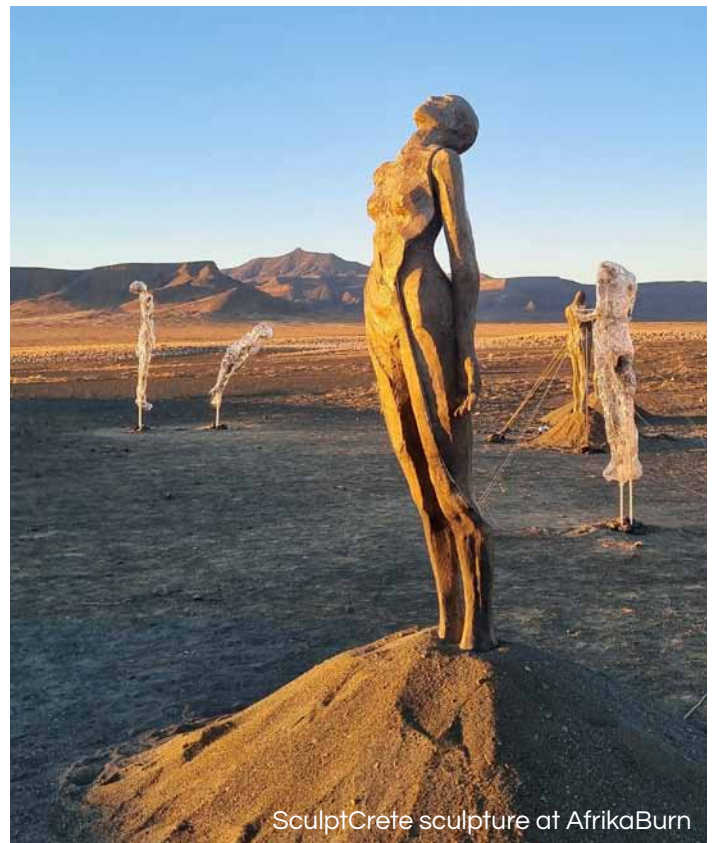

SCULPTCRETE

FIBRE CEMENT MIXTURE FOR ART PIECES

SUITABLE SURFACES

Used over wire or metal armature to create sculptures and large art pieces. Suitable for use as a base for mosaic, glass, etc.

APPLICATION

APPEARANCE / COLOUR(S)

Grey powder.

Can be pigmented in powder form with ColourCem, or CreteStain can be used to add colour to SculptCrete once dry.

**WATCH
THE VIDEO**

Carving into SculptCrete

SculptCrete sculpture at AfrikaBurn

BENEFITS

- It will retain a shape even when very wet
- It will take extremely delicate carving and can be built up in layers
 - Mosaics, pebbles etc can be laid into the surface
- It allows the artist plenty of time to carve because of its slow setting time