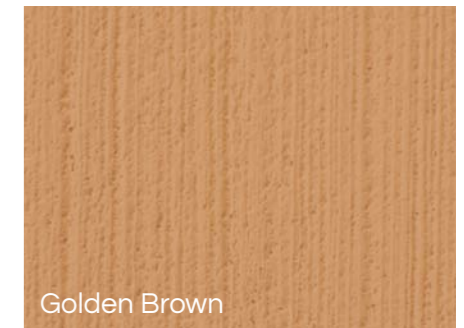

SUITABLE SURFACES
Interior & exterior walls.

FINISH
Rough texture.

THICKNESS
Min application thickness – 0.5mm. Max application thickness – 0.7mm.

APPLICATION
Brush-on or spray-on.

CURING
Each coat to be cured by wetting with clean water 3 times during the day following the day of application. Cure from bottom to top to avoid water run marks and colour variations.

PACKAGING
25kg bag.

COVERAGE
CemWash first coat grey: Approximately 15 - 17m² per 25kg bag
CemWash top coat colour: Approximately 22 - 26m² per 25kg bag

WATCH THE VIDEO

BENEFITS

- Interior & exterior use
- Easy brush-on application
- Textured finish
- Resistant to water penetration
- Wears well over time
- Extremely durable & UV resistant
- Can be applied directly to brickwork to reduce the cost of plastering and then painting
- 3-in-1 brush finish (plaster, paint and weatherproofing)