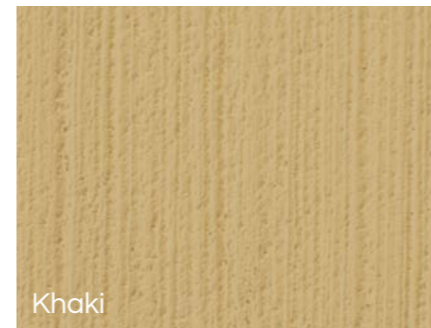

SUITABLE SURFACES
Interior & exterior walls.

FINISH
Rough texture.

THICKNESS
Min application thickness – 0.5mm. Max application thickness – 0.7mm.

APPLICATION
Brush-on or spray-on.

CURING
Each coat to be cured by wetting with clean water 3 times during the day following the day of application. Cure from bottom to top to avoid water run marks and colour variations.

PACKAGING
25kg bag.

COVERAGE
CemWash first coat grey: Approximately 15 - 17m² per 25kg bag
CemWash top coat colour: Approximately 22 - 26m² per 25kg bag

WATCH THE VIDEO

BENEFITS

- Interior & exterior use
- Easy brush-on application
- Textured finish
- Resistant to water penetration
- Wears well over time
- Extremely durable & UV resistant
- Can be applied directly to brickwork to reduce the cost of plastering and then painting
- 3-in-1 brush finish (plaster, paint and weatherproofing)