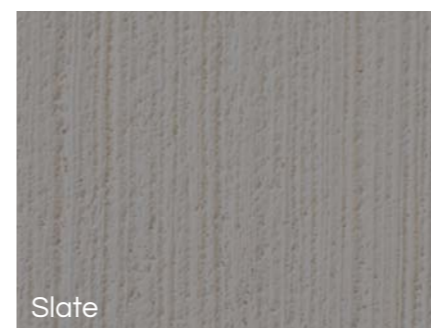

SUITABLE SURFACES
Interior & exterior walls.

FINISH
Rough texture.

THICKNESS
Min application thickness – 0.5mm. Max application thickness – 0.7mm.

APPLICATION
Brush-on or spray-on.

CURING
Each coat to be cured by wetting with clean water 3 times during the day following the day of application. Cure from bottom to top to avoid water run marks and colour variations.

PACKAGING
25kg bag.

COVERAGE
CemWash first coat grey: Approximately 15 - 17m² per 25kg bag
CemWash top coat colour: Approximately 22 - 26m² per 25kg bag

WATCH THE VIDEO

BENEFITS

- Interior & exterior use
- Easy brush-on application
- Textured finish
- Resistant to water penetration
- Wears well over time
- Extremely durable & UV resistant
- Can be applied directly to brickwork to reduce the cost of plastering and then painting
- 3-in-1 brush finish (plaster, paint and weatherproofing)