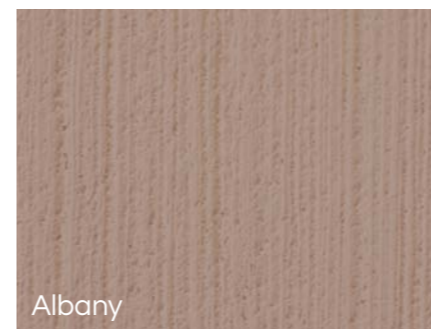

SUITABLE SURFACES
Interior & exterior walls.

FINISH
Rough texture.

THICKNESS
Min application thickness – 0.5mm. Max application thickness – 0.7mm.

APPLICATION
Brush-on or spray-on.

CURING
Each coat to be cured by wetting with clean water 3 times during the day following the day of application. Cure from bottom to top to avoid water run marks and colour variations.

PACKAGING
25kg bag.

COVERAGE
CemWash first coat grey: Approximately 15 - 17m² per 25kg bag
CemWash top coat colour: Approximately 22 - 26m² per 25kg bag

WATCH THE VIDEO

BENEFITS

- Interior & exterior use
- Easy brush-on application
- Textured finish
- Resistant to water penetration
- Wears well over time
- Extremely durable & UV resistant
- Can be applied directly to brickwork to reduce the cost of plastering and then painting
- 3-in-1 brush finish (plaster, paint and weatherproofing)