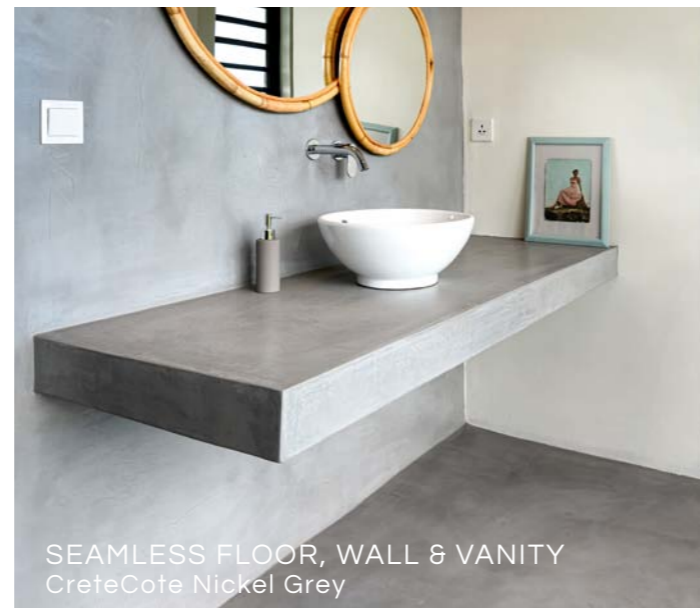

**WATCH  
THE VIDEO**

**BENEFITS**

- Suitable for interior & exterior walls and interior floors only
- Thin skim-on coating perfect for renovations
- Can be applied over tiles provided that the correct application is followed (limited to types of tiles that can be overcoated)
- Versatile application - can be used for walls, ceilings, interior floors, counters & vanities
- Interesting colour variation