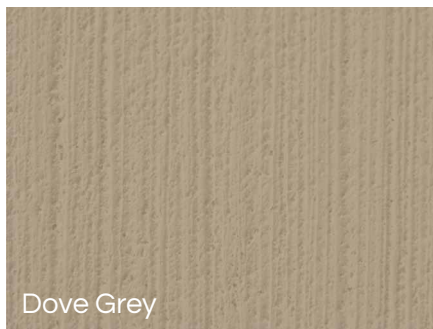

### COVERAGE

40kg of StippleCrete will cover approximately 14-18mm depending on the coarseness of the texture and suction. Less coverage will be obtained on ceilings.

- ### BENEFITS
- Plaster & colour all-in-one
  - Various colours available
    - Exterior & interior use
  - Integrally coloured to eliminate painting
  - Low-cost weatherproofing
  - Decorating of affordable housing