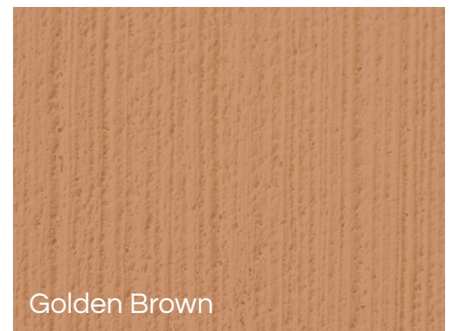

## ROUGH TEXTURED CEMENT WALL FINISH

The colours depicted are a guide only and Cemcrete recommends choosing colours from an actual on-site sample. Different sealing methods might also affect the final colour.