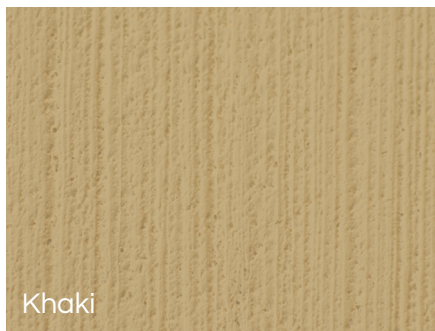

## ROUGH TEXTURED CEMENT WALL FINISH

The colours depicted are a guide only and Cemcrete recommends choosing colours from an actual on-site sample. Different sealing methods might also affect the final colour.