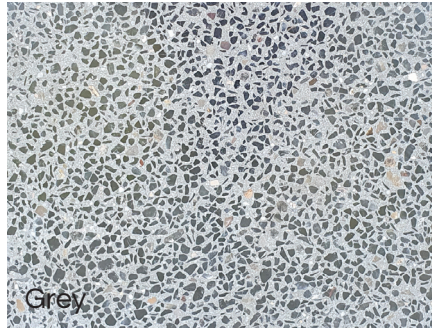

COUNTERTOP MIX

CONCRETE COUNTERTOP PRE-CASTING MIX

The colours depicted are a guide only and Cemcrete recommends choosing colours from an actual on-site sample. Different sealing methods might also affect the final colour.