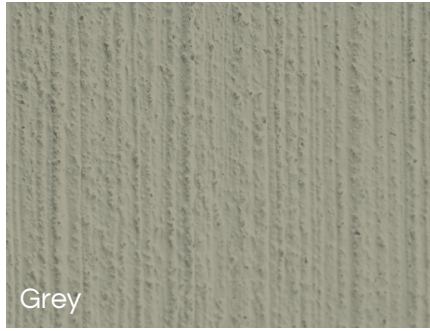

MATCRETE

REINFORCED WATERPROOFING CEMENT LINING

The colours depicted are a guide only and Cemcrete recommends choosing colours from an actual on-site sample. Depth of water and exposure to sunlight might also affect the final colour.