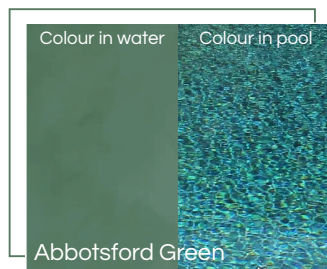

# POOLCRETE

White & coloured marble pool plaster

The colours depicted are a guide only and Cemcrete recommends choosing colours from an actual on-site sample. Depth of water and exposure to sunlight might also affect the final colour.