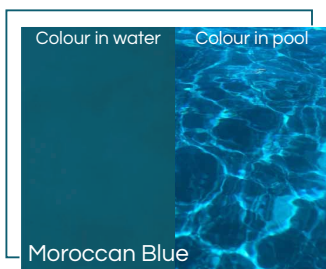

# POOLCRETE

White & coloured marble pool plaster

The colours depicted are a guide only and Cemcrete recommends choosing colours from an actual on-site sample. Depth of water and exposure to sunlight might also affect the final colour.