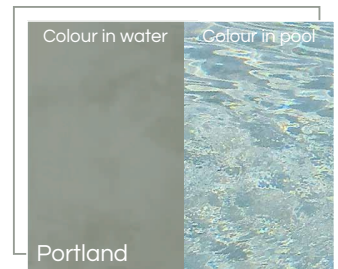

# POOLCRETE

White & coloured marble pool plaster

The colours depicted are a guide only and Cemcrete recommends choosing colours from an actual on-site sample. Depth of water and exposure to sunlight might also affect the final colour.