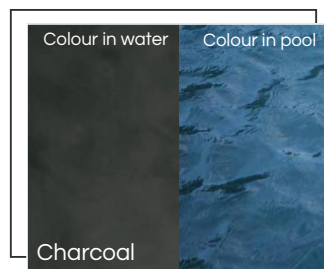

# POOLCRETE

White & coloured marble pool plaster

The colours depicted are a guide only and Cemcrete recommends choosing colours from an actual on-site sample. Depth of water and exposure to sunlight might also affect the final colour.