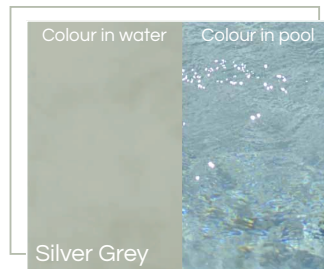

# POOLCRETE

White & coloured marble pool plaster

The colours depicted are a guide only and Cemcrete recommends choosing colours from an actual on-site sample. Depth of water and exposure to sunlight might also affect the final colour.