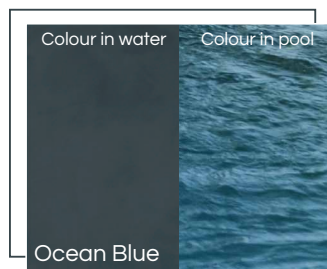

# POOLCRETE

White & coloured marble pool plaster

The colours depicted are a guide only and Cemcrete recommends choosing colours from an actual on-site sample. Depth of water and exposure to sunlight might also affect the final colour.